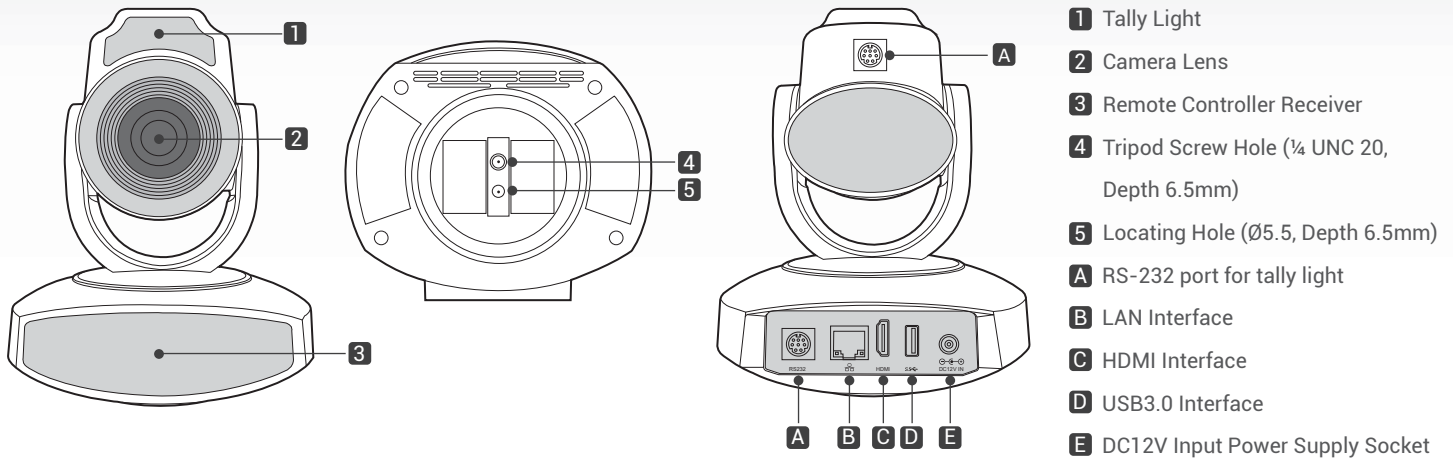

##### Quiet and Quick Pan/Tilt Mechanism

CI-21H supports 270 degree rotation, a 60 degree tilt range, and 10x zoom with auto focus capability. The pan/tilt/zoom control functions can be performed remotely. Adopting step driving motor mechanism, CI-21H camera works extremely quiet and moves smoothly.

## Product Appearance and Connections

- 1** Tally Light
- 2** Camera Lens
- 3** Remote Controller Receiver
- 4** Tripod Screw Hole (¼ UNC 20, Depth 6.5mm)
- 5** Locating Hole (Ø5.5, Depth 6.5mm)
- A** RS-232 port for tally light
- B** LAN Interface
- C** HDMI Interface
- D** USB3.0 Interface
- E** DC12V Input Power Supply Socket