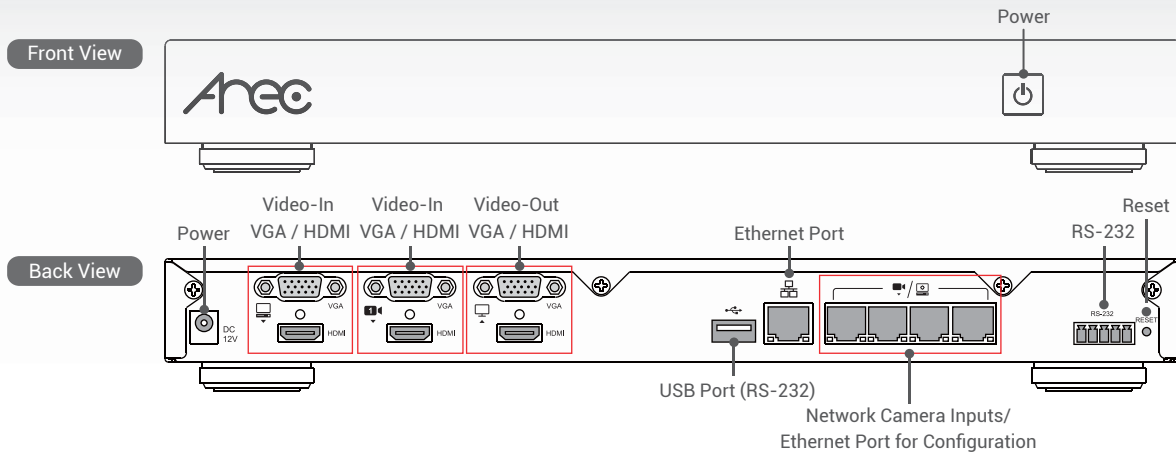

Local Display Switching (Available for Customization)

Recording Source and Layout Switching (Available for Customization)

System Diagram

Suggested Equipment

- PTZ Conference Camera x2 (Max. x4)
- The Third-Party Conference Microphone System *
- AREC DS-4CU Speaker Tracking Station x1
- AREC LS Series Media Station x1 (optional purchase)

* The third party microphone system should support related features.

Product Interface

Specifications

AREC DS-4CU Speaker Tracking Station	
	
Video Inputs	Max. 4 channels HDMI / VGA: up to 2 channels Full HD network camera: up to 4 channels
Resolution Range (Inputs)	HDMI : 480i~1080p60 VGA : 480i~1080p60 RTP/ RTMP/ RTSP, Max.: 1080p
Video Outputs	1x HDMI display port : 1080p60 1x VGA display port : 1080p60
Overlay Images	Multiple for user-defined
Video Output Layout	Multiple layouts for pre-defined, including full screen / picture-in-picture / picture-by picture / multi-channel split screen
Operation Control	
Camera Control	VISCA/ PELCO-D/ PELCO-P/ ONVIF profile S/ VISCA over IP
Mouse Device	Through USB interface connection
External Control	Yes, supports RS-232 port and TCP API command for system integration
Output Switch	Supports automatic output switching according to the setting of push-to-talk buttons with compatible conference microphone system
Recording Layout Switch	Supports automatic recoding theme switching according to the setting of push-to-talk buttons with compatible conference microphone system and AREC Media Station
Admin Management	Built-in web-based admin backstage. Sending control command through TCP API
General Information	
Operation System	Embedded Linux system
Power Supply	12V/ 2A
Temperature/ Humidity	0~40°C / 90%
Dimension	354mm(L) x 188.2mm(W) x 46mm(H)
Weight	1324 g