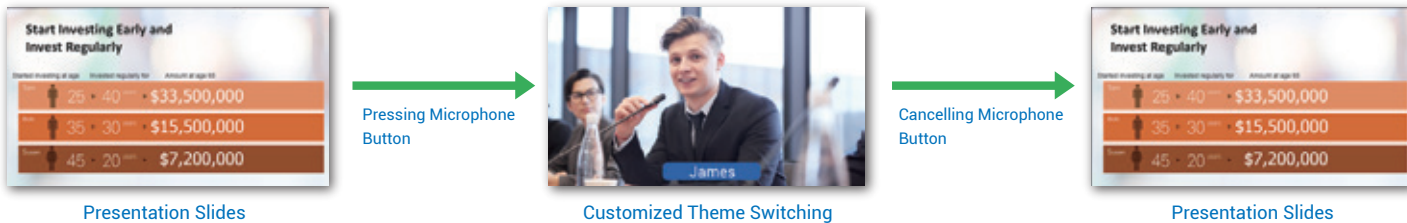

Versatile Automatic Switching

AREC DS-4CU Station by pressing microphone button allows:

- Automatic camera selection
- Automatic layout switching
- Automatic display of predefined themes (combinations of backgrounds, layouts, and overlays)
- Automatic recording themes switching (working with AREC Media Station)

Local Display Switching (Available for Customization)