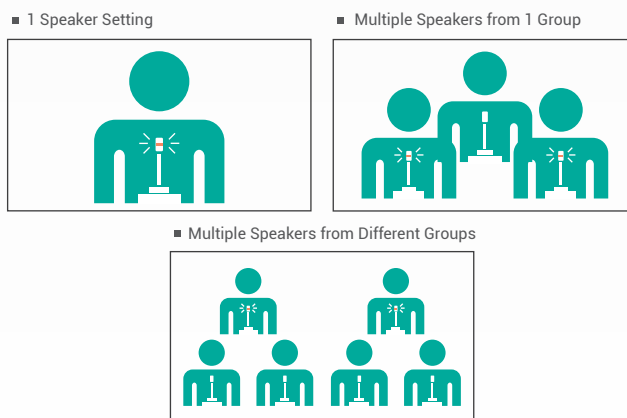

Automatic Camera Switching and Conferencing Recording with AREC Media Station

Coming with AREC LS Series Media Station, AREC DS-4CU not only outputs speaker's sources, but it also switches the recording layout through the command for AREC Media Station control. When the conversation has been called off, AREC Media Station will go back to the original recording layout automatically.

Auto Switch and Auto Adding a Customized Overlay

DS-4CU supports camera switching, adding a customized overlay, and speaker's output automatically when active speaker's microphone button has been pressed. When the speaker finishes talking by pressing cancel button, DS-4CU can switch to the default setting automatically.

Auto Switch to the Designed Conference View as Multi-Participants Speak*

AREC DS-4CU Speaker Tracking Station can switch camera to the designated conference view when multiple participants press the PTT buttons and discuss at the same time. It supports multiple settings for flexible use.