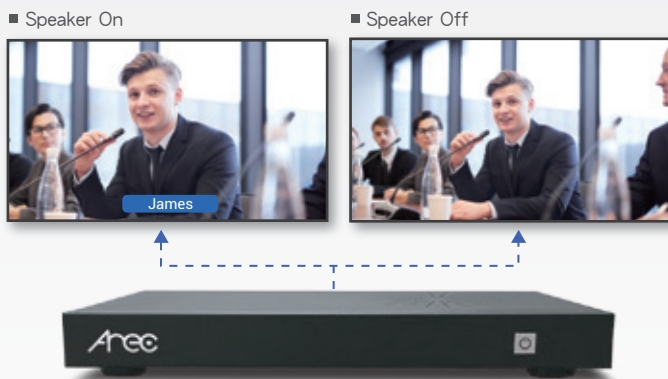

Available for Customized Overlays and Output Layouts

AREC DS-4CU allows users to create customized output layouts (e.g. full screen and picture-by-picture) and add pre-made overlay graphics (titles) for individual speakers depending on the needs. With these features, all participants can see the close-up view and exclusive overlay on the local display clearly.

Automatic Camera Switching and Conferencing Recording with AREC Media Station

Coming with AREC LS Series Media Station, AREC DS-4CU not only outputs speaker's sources, but it also switches the recording layout through the command for AREC Media Station control. When the conversation has been called off, AREC Media Station will go back to the original recording layout automatically.

Auto Switch and Auto Adding a Customized Overlay

DS-4CU supports camera switching, adding a customized overlay, and speaker's output automatically when active speaker's microphone button has been pressed. When the speaker finishes talking by pressing cancel button, DS-4CU can switch to the default setting automatically.

Auto Switch to the Designed Conference View as Multi-Participants Speak*

AREC DS-4CU Speaker Tracking Station can switch camera to the designated conference view when multiple participants press the PTT buttons and discuss at the same time. It supports multiple settings for flexible use.