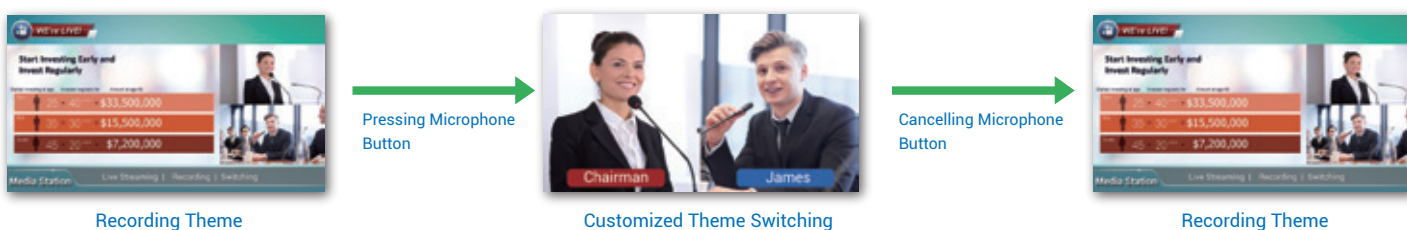

Recording Source and Layout Switching (Available for Customization)

System Diagram

Suggested Equipment

- PTZ Conference Camera x2 (Max. x4)
- The Third-Party Conference Microphone System *
- AREC DS-4CU Speaker Tracking Station x1
- AREC LS Series Media Station x1 (optional purchase)